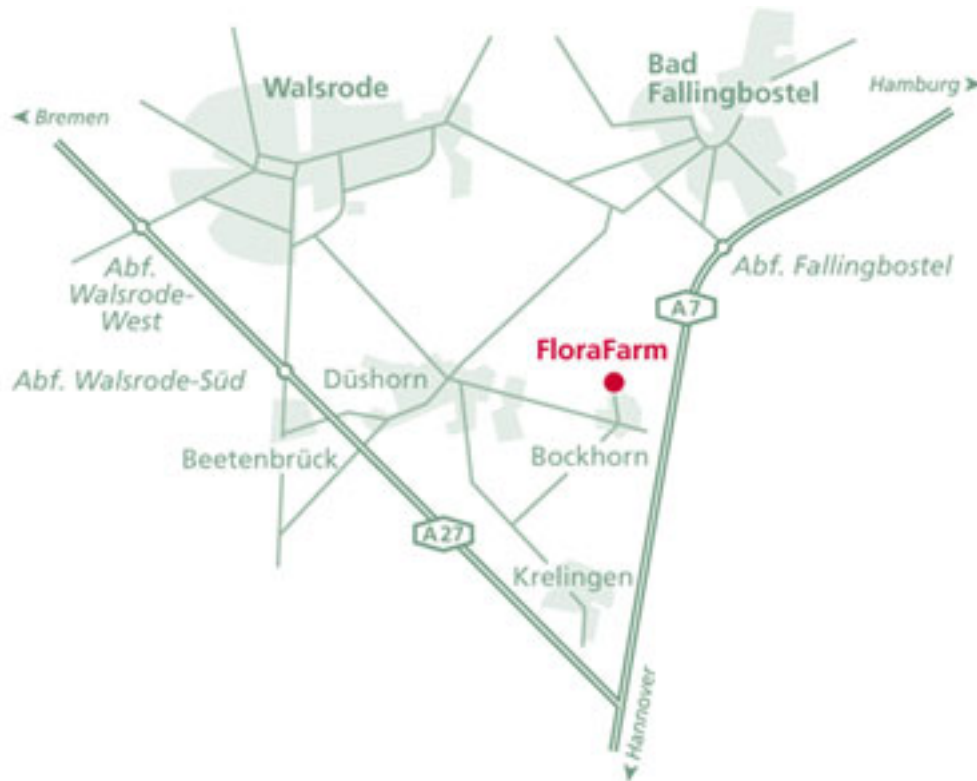

## This is how you can reach us

### From Bremen via the A27

- Exit Walsrode south
- Turn left in the direction of Walsrode
- Turn right in the direction of Düshorn
- Turn right again after the railway bridge in the direction of Düshorn
- In Düshorn, go straight on at the crossing
- In Bockhorn, take the first turning on the left (follow the signs)

### From Hamburg or Hanover via the A7

- Exit Fallingbostel/ Walsrode
- Turn right in the direction of Walsrode/ Fallingsbostel
- At the end of this street, turn left in the direction of Walsrode
- After about 600 m, turn left in the direction of Bockhorn
- In Düşhorn, turn left in the direction of Bockhorn
- In Bockhorn, take the first turning on the left (follow the signs)